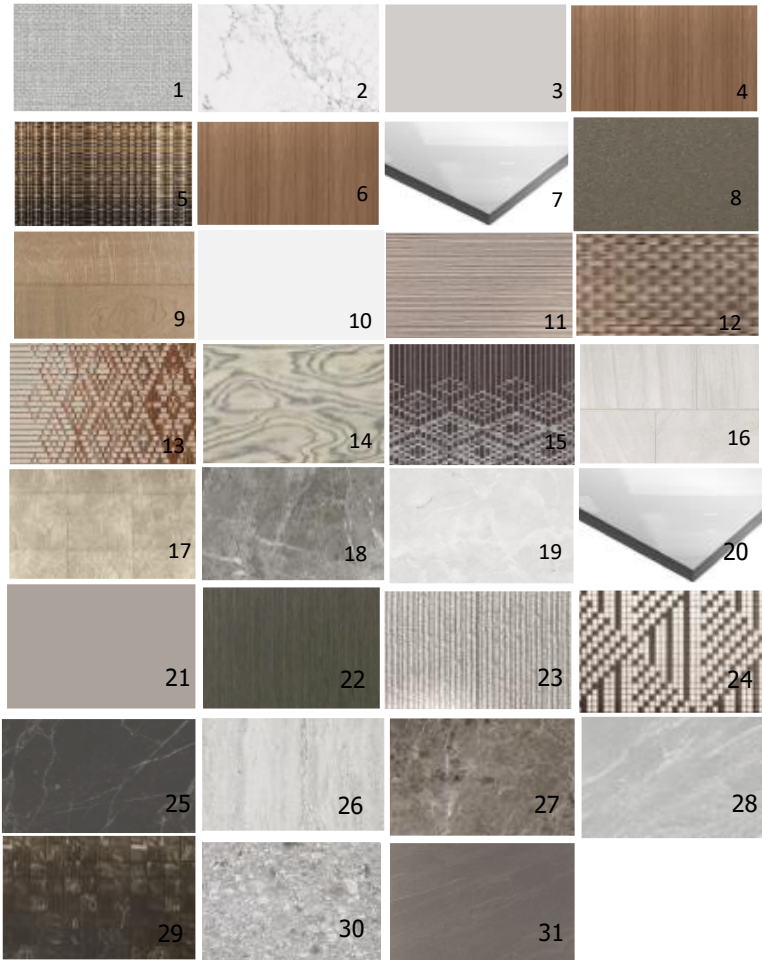

MATERIAL SELECTION – BTBR OCEANUS

- 1 **MASTER BEDROOM – GENERAL WALL**
  Wall Covering
- 2 **MASTER BEDROOM – GENERAL WALL SKIRTING**
  Polished Quartzite
- 3 **MASTER BEDROOM / JUNIOR BEDROOM / BEDROOM 2 - DOOR PANEL**
  Spray Paint
- 4 **MASTER BEDROOM/ JUNIOR BEDROOM / BEDROOM 2-3 – HEADBOARD PANEL**
  Wood Veneer
- 5 **MASTER BEDROOM – HEADBOARD PANEL**
  Wall Covering
- 6 **MASTER BEDROOM / JUNIOR BEDROOM / BEDROOM 2-3 – CLOSET**
  Laminate
- 7 **MASTER BEDROOM / JUNIOR BEDROOM – CLOSET**
  Tempered Glass
- 8 **MASTER BEDROOM / JUNIOR BEDROOM – CLOSET**
  Aluminum Powder Coat
- 9 **MASTER BEDROOM / JUNIOR BEDROOM / BEDROOM 2-3 – GENERAL FLOOR**
  Engineered Wood
- 10 **MASTER BEDROOM/JUNIOR BEDROOM/BEDROOM 2-3/LIVING - DINING AREA – GENERAL CEILING**
  Plastered Gypsum
- 11 **JUNIOR BEDROOM / BEDROOM 2-3 – GENERAL WALL**
  Wall Covering
- 12 **JUNIOR BEDROOM – GENERAL WALL**
  Wall Covering
- 13 **JUNIOR BEDROOM – HEADBOARD PANEL**
  Wall Covering
- 14 **JUNIOR BEDROOM / BEDROOM 2-3 – CABINET**
  Wood Veneer
- 15 **BEDROOM 2-3 – HEADBOARD PANEL**
  Wall Covering
- 16 **LIVING - DINING AREA – GENERAL FLOOR**
  Porcelain Tile
- 17 **LIVING AREA – DOOR PANEL**
  Special Textured paint
- 18 **LIVING AREA – DECORATIVE WALL**
  Porcelain Tile
- 19 **KITCHEN – BACK SPLASH & COUNTERTOPS**
  Polished Quartzite
- 20 **LIVING AREA – WINE CELLAR**
  Tempered Glass
- 21 **KITCHEN – CABINET**
  Laminate
- 22 **KITCHEN – CABINET SKIRTING**
  Aluminum Hairline
- 23 **MASTER BATHROOM – GENERAL WALL**
  Porcelain Tile
- 24 **MASTER BATHROOM / BATHROOM 2-3– DECORATIVE WALL**
  Mosaic Tile
- 25 **MASTER BATHROOM / JUNIOR BATHROOM / BATHROOM2-3 – DECORATIVE WALL**
  Polished quartzite
- 26 **MASTER BATHROOM / JUNIOR BATHROOM / BATHROOM2-3 – GENERAL FLOOR**
  Porcelain Tile
- 27 **MASTER BATHROOM – VANITY TOP**
  Polished Marble
- 28 **JUNIOR BATHROOM – GENERAL WALL**
  Porcelain Tile
- 29 **JUNIOR BATHROOM – DECORATIVE WALL**
  Mosaic Marble
- 30 **JUNIOR BATHROOM / BATHROOM 2-3 – VANITY TOP**
  Polished quartzite
- 31 **BATHROOM2-3 – GENERAL WALL**
  Porcelain Tile